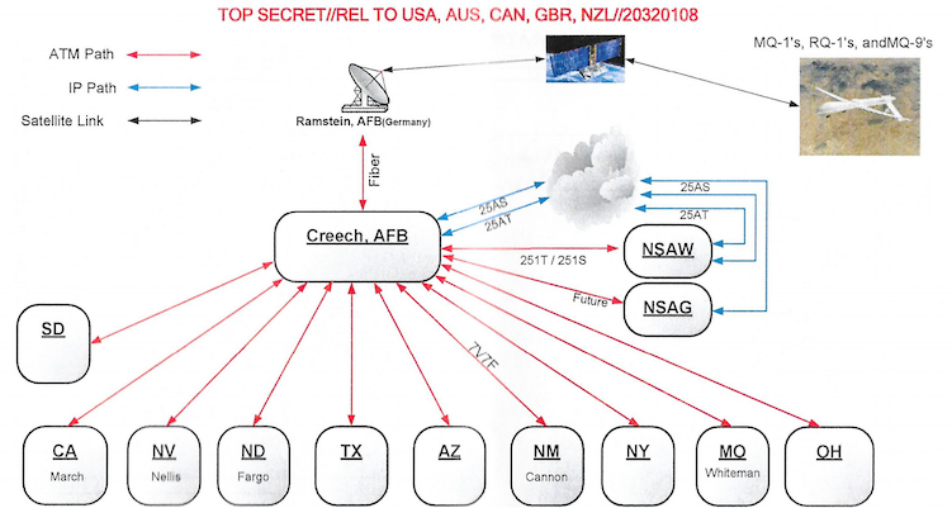

TOP SECRET//REL TO USA, FVEY

TOP SECRET//REL TO USA, FVEY

ATM Flow Overview (GCS Network)  
Rev. 1.1 25JUL2012

ATM Flow Overview 251T/251S  
Rev. 1.1 25JUL2012

TOP SECRET//REL TO USA, AUS, CAN, GBR, NZL//20320108

TOP SECRET//REL TO USA, FVEY

TOP SECRET//REL TO USA, FVEY

TOP SECRET//REL TO USA, AUS, CAN, GBR, NZL//20320108

Forward Supported Units  
Rev. 1.1 25JUL2012

TOP SECRET//REL TO USA, AUS, CAN, GBR, NZL//20320108

TOP SECRET//REL TO USA, AUS, CAN, GBR, NZL//20320108

Forward Supported Units (PR)  
Rev. 1.1 25JUL2012

TOP SECRET//REL TO USA, AUS, CAN, GBR, NZL//20320108