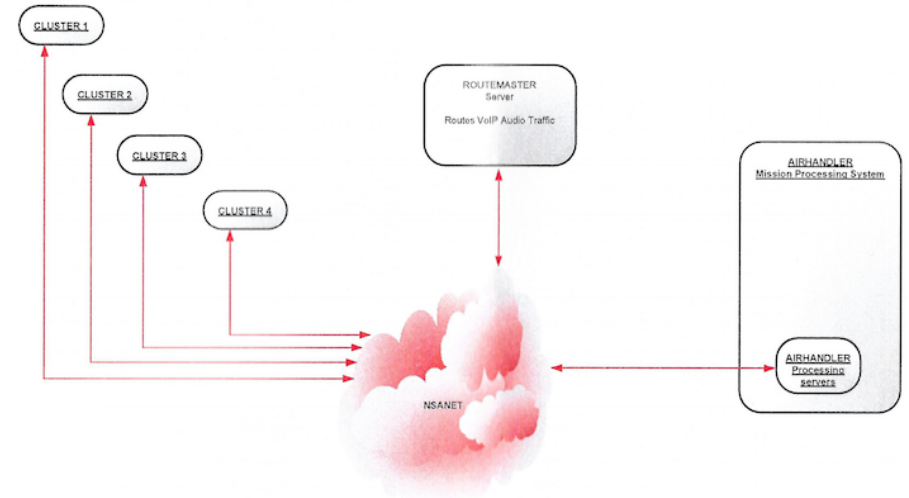

TOP SECRET//REL TO USA, FVEY

TOP SECRET//REL TO USA, FVEY

ATM Flow Overview (GCS Network)  
Rev. 1.1 25JUL2012

ATM Flow Overview 251T/251S  
Rev. 1.1 25JUL2012

TOP SECRET//REL TO USA, AUS, CAN, GBR, NZL//20320108

TOP SECRET//REL TO USA, FVEY

TOP SECRET//REL TO USA, FVEY

TOP SECRET//REL TO USA, AUS, CAN, GBR, NZL//20320108

Forward Supported Units  
Rev. 1.1 25JUL2012

TOP SECRET//REL TO USA, AUS, CAN, GBR, NZL//20320108

TOP SECRET//REL TO USA, AUS, CAN, GBR, NZL//20320108

Forward Supported Units (PR)  
Rev. 1.1 25JUL2012

TOP SECRET//REL TO USA, AUS, CAN, GBR, NZL//20320108