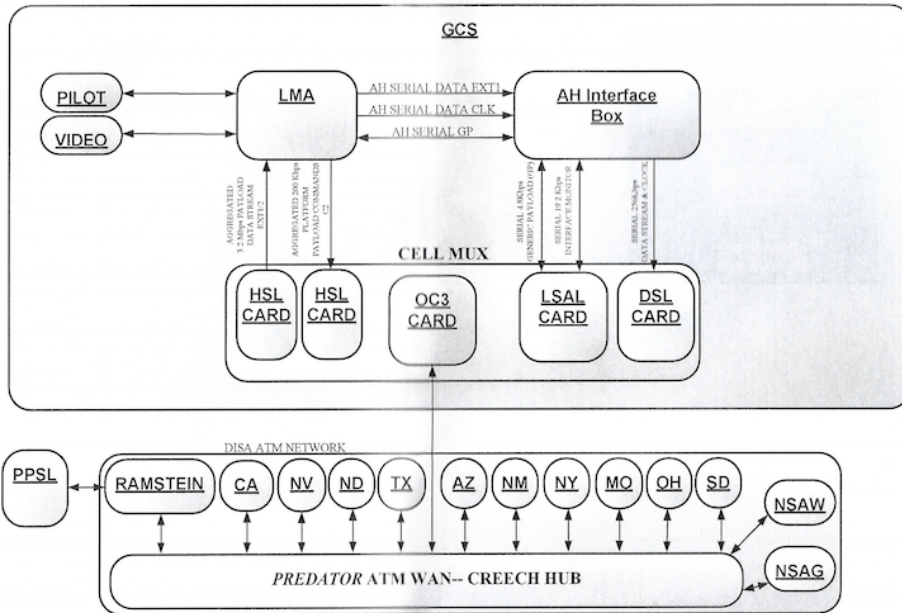

TOP SECRET//REL TO USA, FVEY

TOP SECRET//REL TO USA, FVEY

ATM Flow Overview (GCS Network)  
Rev. 1.1 25JUL2012

ATM Flow Overview 251T/251S  
Rev. 1.1 25JUL2012

TOP SECRET//REL TO USA, AUS, CAN, GBR, NZL//20320108

TOP SECRET//REL TO USA, FVEY

TOP SECRET//REL TO USA, FVEY

TOP SECRET//REL TO USA, AUS, CAN, GBR, NZL//20320108

Forward Supported Units  
Rev. 1.1 25JUL2012

TOP SECRET//REL TO USA, AUS, CAN, GBR, NZL//20320108

TOP SECRET//REL TO USA, AUS, CAN, GBR, NZL//20320108

Forward Supported Units (PR)  
Rev. 1.1 25JUL2012

TOP SECRET//REL TO USA, AUS, CAN, GBR, NZL//20320108