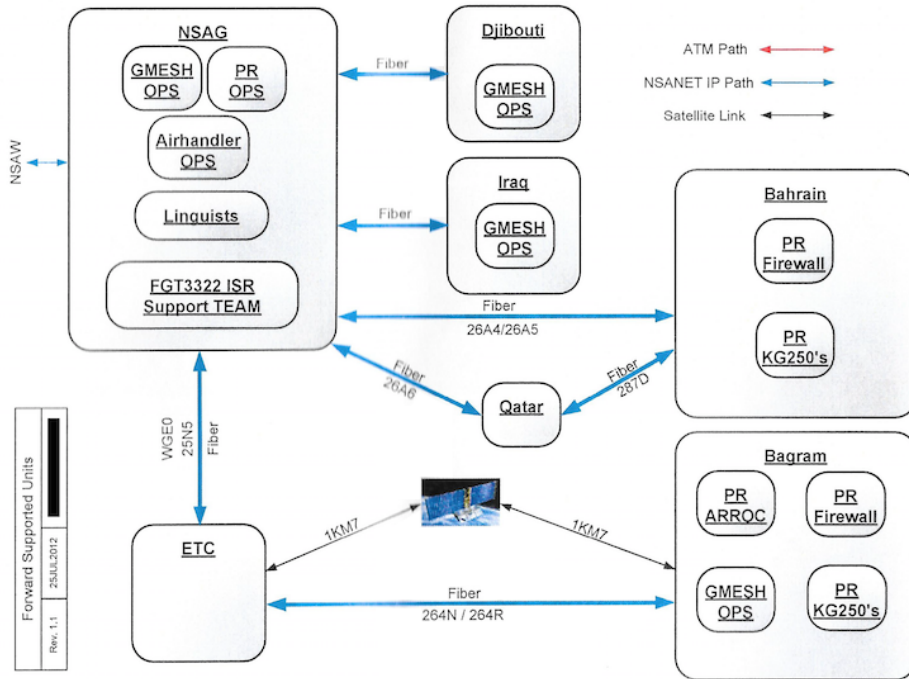

TOP SECRET//REL TO USA, FVEY

TOP SECRET//REL TO USA, FVEY

ATM Flow Overview (GCS Network)  
Rev. 1.1 25JUL2012

ATM Flow Overview 251T/251S  
Rev. 1.1 25JUL2012

TOP SECRET//REL TO USA, AUS, CAN, GBR, NZL//20320108

TOP SECRET//REL TO USA, FVEY

TOP SECRET//REL TO USA, FVEY

TOP SECRET//REL TO USA, AUS, CAN, GBR, NZL//20320108

Forward Supported Units  
Rev. 1.1 25JUL2012

TOP SECRET//REL TO USA, AUS, CAN, GBR, NZL//20320108

TOP SECRET//REL TO USA, AUS, CAN, GBR, NZL//20320108

Forward Supported Units (PR)  
Rev. 1.1 25JUL2012

TOP SECRET//REL TO USA, AUS, CAN, GBR, NZL//20320108