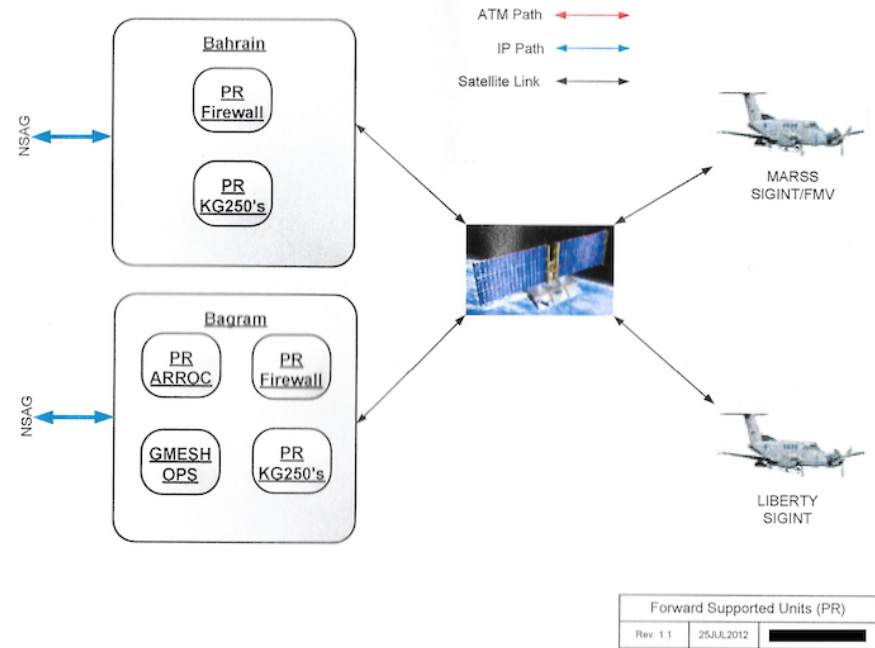

TOP SECRET//REL TO USA, FVEY

TOP SECRET//REL TO USA, FVEY

ATM Flow Overview (GCS Network)  
Rev. 1.1 25JUL2012

ATM Flow Overview 251T/251S  
Rev. 1.1 25JUL2012

TOP SECRET//REL TO USA, AUS, CAN, GBR, NZL//20320108

TOP SECRET//REL TO USA, FVEY

TOP SECRET//REL TO USA, FVEY

TOP SECRET//REL TO USA, AUS, CAN, GBR, NZL//20320108

Forward Supported Units  
Rev. 1.1 25JUL2012

TOP SECRET//REL TO USA, AUS, CAN, GBR, NZL//20320108

TOP SECRET//REL TO USA, AUS, CAN, GBR, NZL//20320108

Forward Supported Units (PR)  
Rev. 1.1 25JUL2012

TOP SECRET//REL TO USA, AUS, CAN, GBR, NZL//20320108