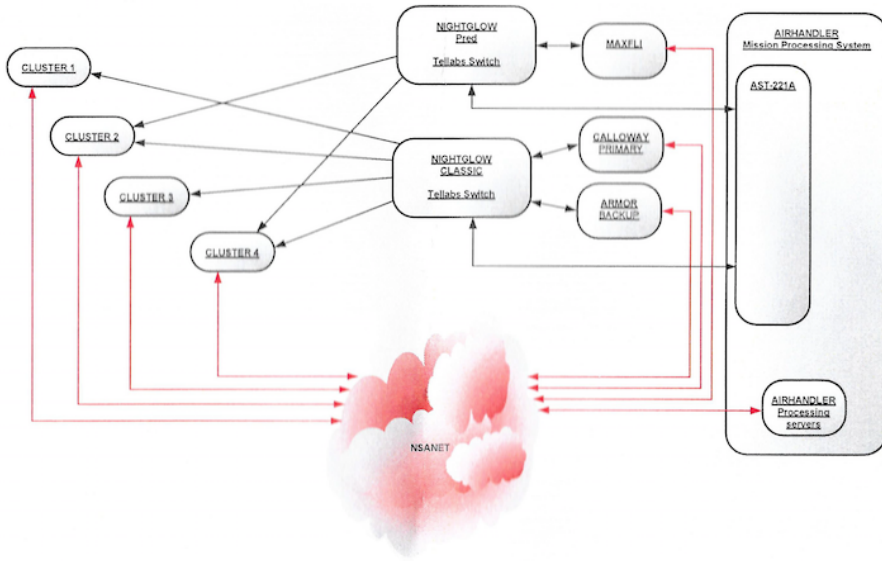

TOP SECRET//REL TO USA, FVEY

TOP SECRET//REL TO USA, FVEY

ATM Flow Overview (GCS Network)  
Rev. 1.1 25JUL2012

ATM Flow Overview 251T/251S  
Rev. 1.1 25JUL2012

TOP SECRET//REL TO USA, AUS, CAN, GBR, NZL//20320108

TOP SECRET//REL TO USA, FVEY

TOP SECRET//REL TO USA, FVEY

TOP SECRET//REL TO USA, AUS, CAN, GBR, NZL//20320108

Forward Supported Units  
Rev. 1.1 25JUL2012

TOP SECRET//REL TO USA, AUS, CAN, GBR, NZL//20320108

TOP SECRET//REL TO USA, AUS, CAN, GBR, NZL//20320108

Forward Supported Units (PR)  
Rev. 1.1 25JUL2012

TOP SECRET//REL TO USA, AUS, CAN, GBR, NZL//20320108