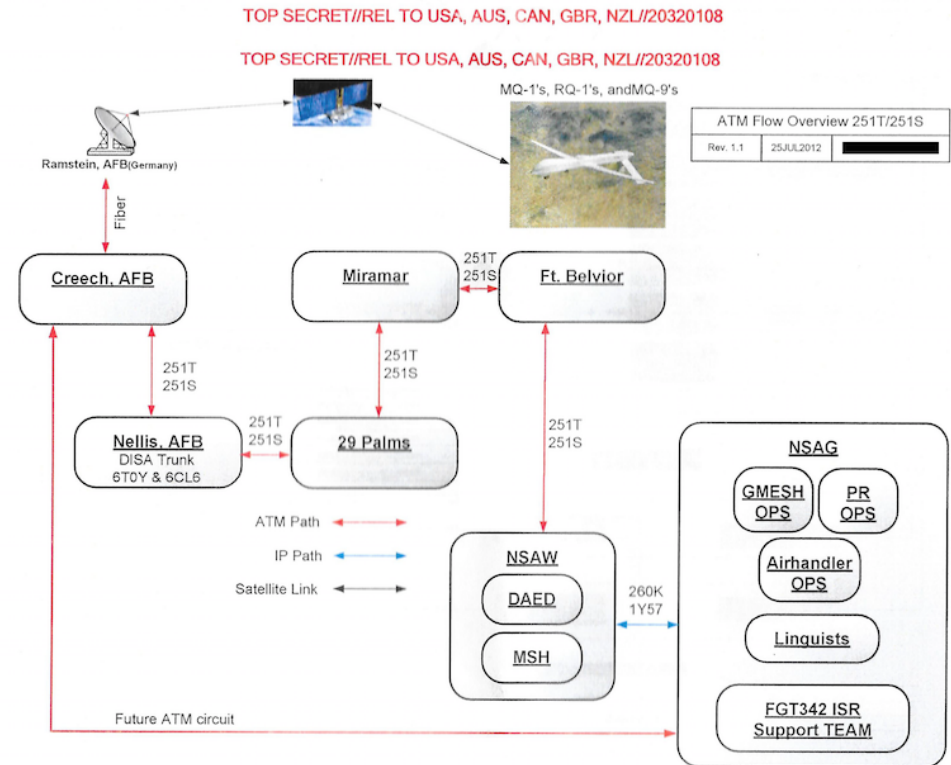

TOP SECRET//REL TO USA, FVEY

TOP SECRET//REL TO USA, FVEY

ATM Flow Overview (GCS Network)  
Rev. 1.1 25JUL2012

ATM Flow Overview 251T/251S  
Rev. 1.1 25JUL2012

TOP SECRET//REL TO USA, AUS, CAN, GBR, NZL//20320108

TOP SECRET//REL TO USA, FVEY

TOP SECRET//REL TO USA, FVEY

TOP SECRET//REL TO USA, AUS, CAN, GBR, NZL//20320108

Forward Supported Units  
Rev. 1.1 25JUL2012

TOP SECRET//REL TO USA, AUS, CAN, GBR, NZL//20320108

TOP SECRET//REL TO USA, AUS, CAN, GBR, NZL//20320108

Forward Supported Units (PR)  
Rev. 1.1 25JUL2012

TOP SECRET//REL TO USA, AUS, CAN, GBR, NZL//20320108